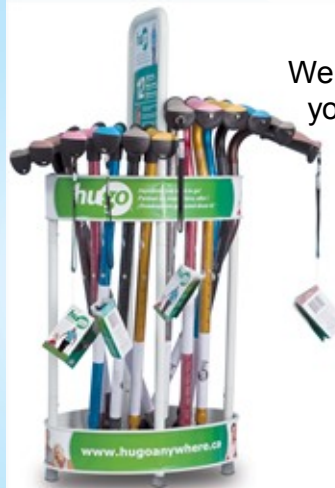

19⁹⁹
Physiologic Dig/Slim Scale

189⁹⁹
Hugo Sidekick Roller

99⁹⁹
Hugo Folding Walker

49⁹⁹
Proactive Pedal Exerciser

99⁹⁹
Proactive Pedal Exerciser